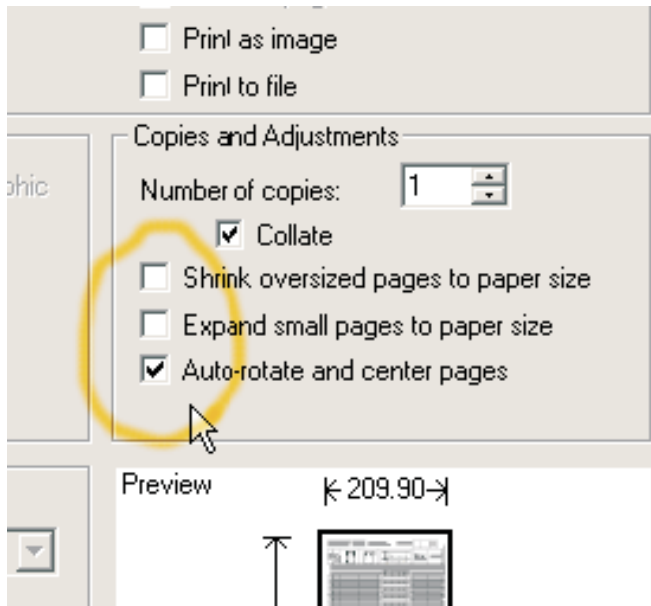

For a correctly sized printout, adjust Adobe Acrobat Reader's Print Menu settings as shown here:

Use these settings, print only page 2 and/or 3 of this document.

GenoType MTBC 12

VER 1.X

00301-0715-02-8

dd	mm	yyyy