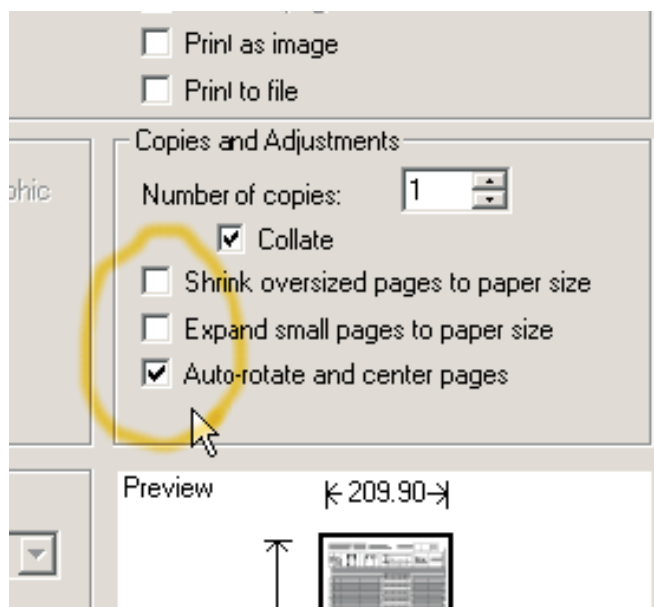

For a correctly sized printout, adjust Adobe Acrobat Reader's Print Menu settings as shown here:

Using these settings, print only page 2 and/or 3 of this document.

GenoType CMdirect 12

VER 1.0

00295-0417-02-1